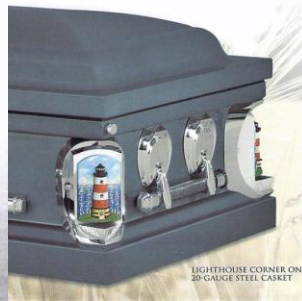

BARN - 6041317